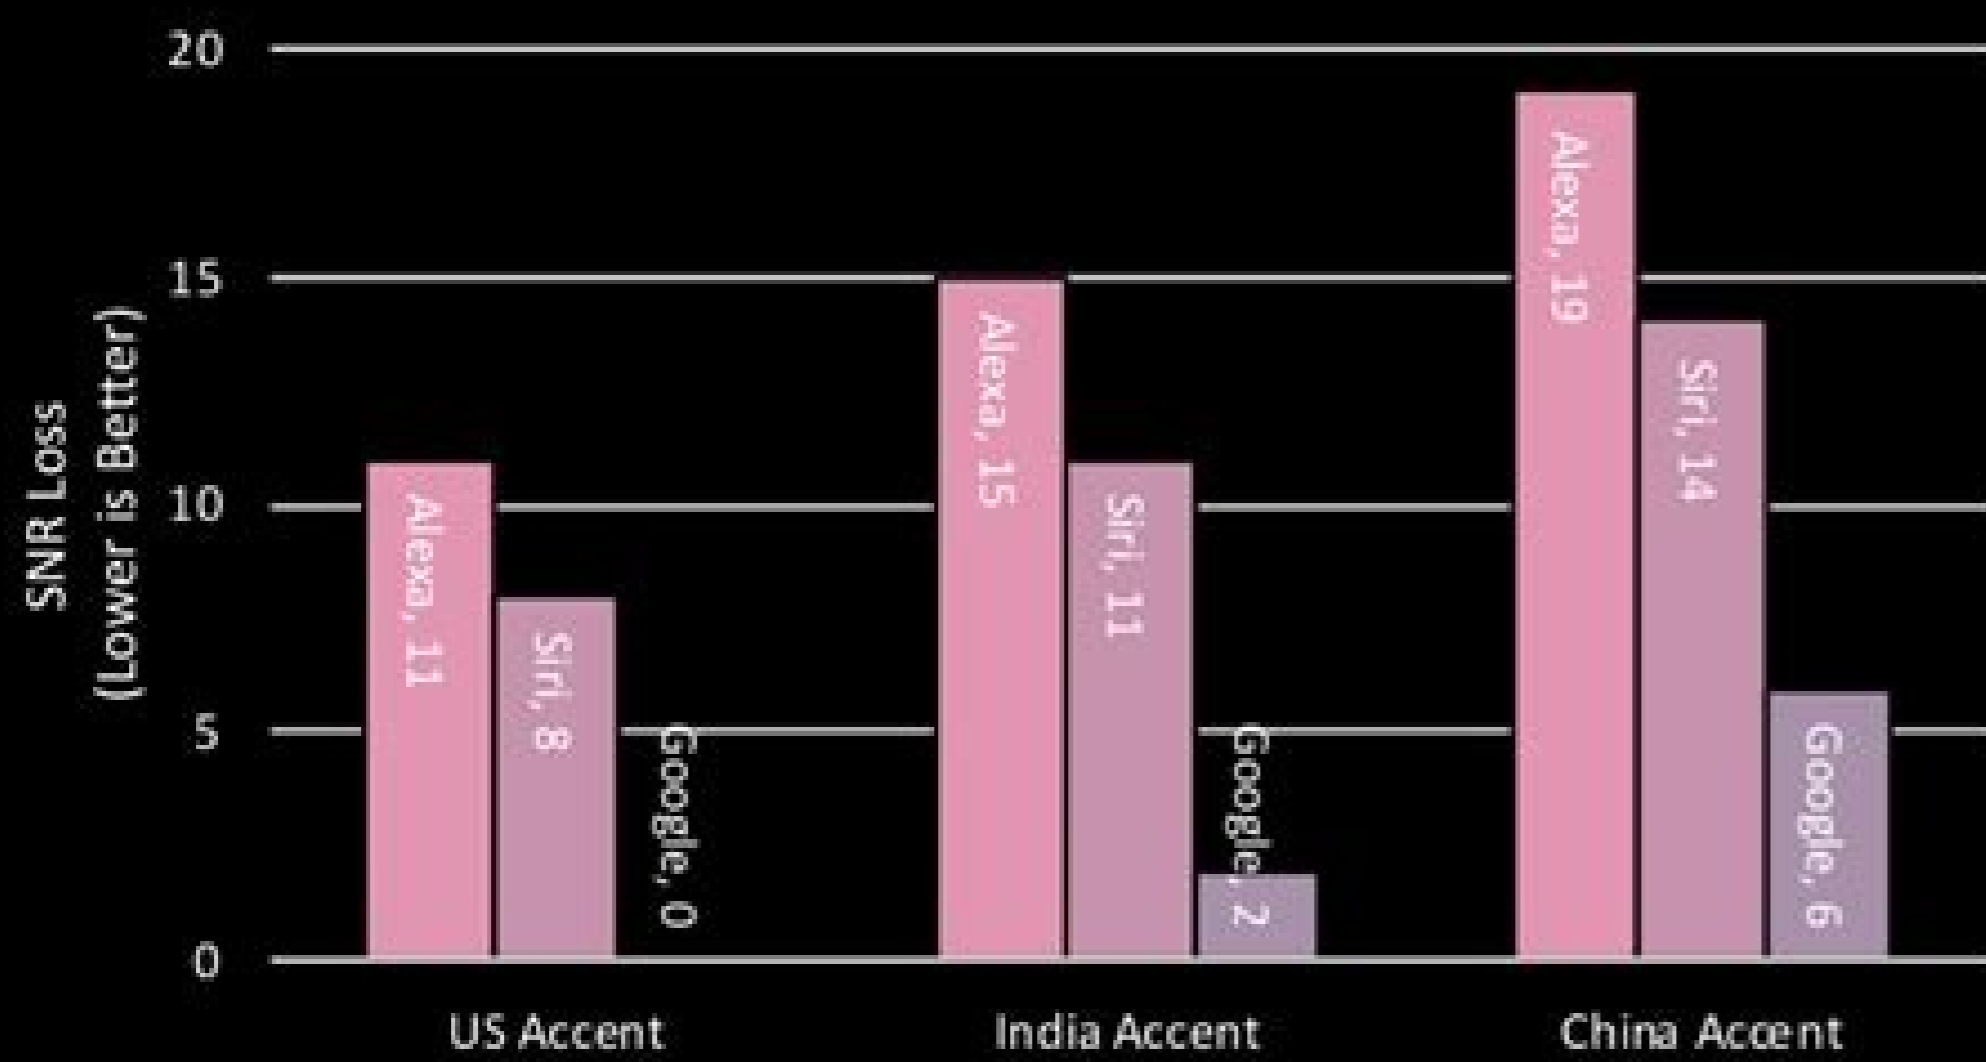

Answer Key

Chapter 14

Practice Problems

1. a. 61 g CaCl₂/100 g H₂O	12. 0.802M
b. 90 g CaCl₂/100 g H₂O	13. 0.350m
c. 5 g Ce₂(SO₄)₃	14. 0.0300m
d. 1 g Ce₂(SO₄)₃	15. a. water, 0.830; ethanol, 0.170
e. 60 g KClO₃	b. water, 0.9853; calcium chloride, 0.0147
2. 94 atm	c. carbon tetrachloride, 0.644; benzene, 0.356
3. 2.1 atm	16. BP = 102.06°C; FP = -7.48°C
4. 0.852%	17. 2.33m
5. 7.35 g	18. a. suspension
6. 492.65 g	b. solution or colloid
7. 26%	c. colloid
8. 0.868 L	d. solution
9. 0.328M	
10. 1.09M	
11. 326 mL	

Chapter 14 Review

19. Solvation is a process in which solvent particles surround solute particles to form a solution. A substance dissolves when attractive forces between solvent and solute particles are strong enough to overcome the attractive forces holding the solute particles together.
20. A saturated solution contains the maximum amount of dissolved solute for a given amount of solvent at a specific temperature and pressure. An unsaturated solution contains less dissolved solute for a given temperature and pressure than does a saturated solution. A supersaturated solution contains more dissolved solute than does a saturated solution at the same temperature.

Chemistry: Matter and Change 1 Solving Problems: A Chemistry Handbook
Copyright © Glencoe/McGraw-Hill, a division of The McGraw-Hill Companies, Inc.

Speech In Noise - Babble